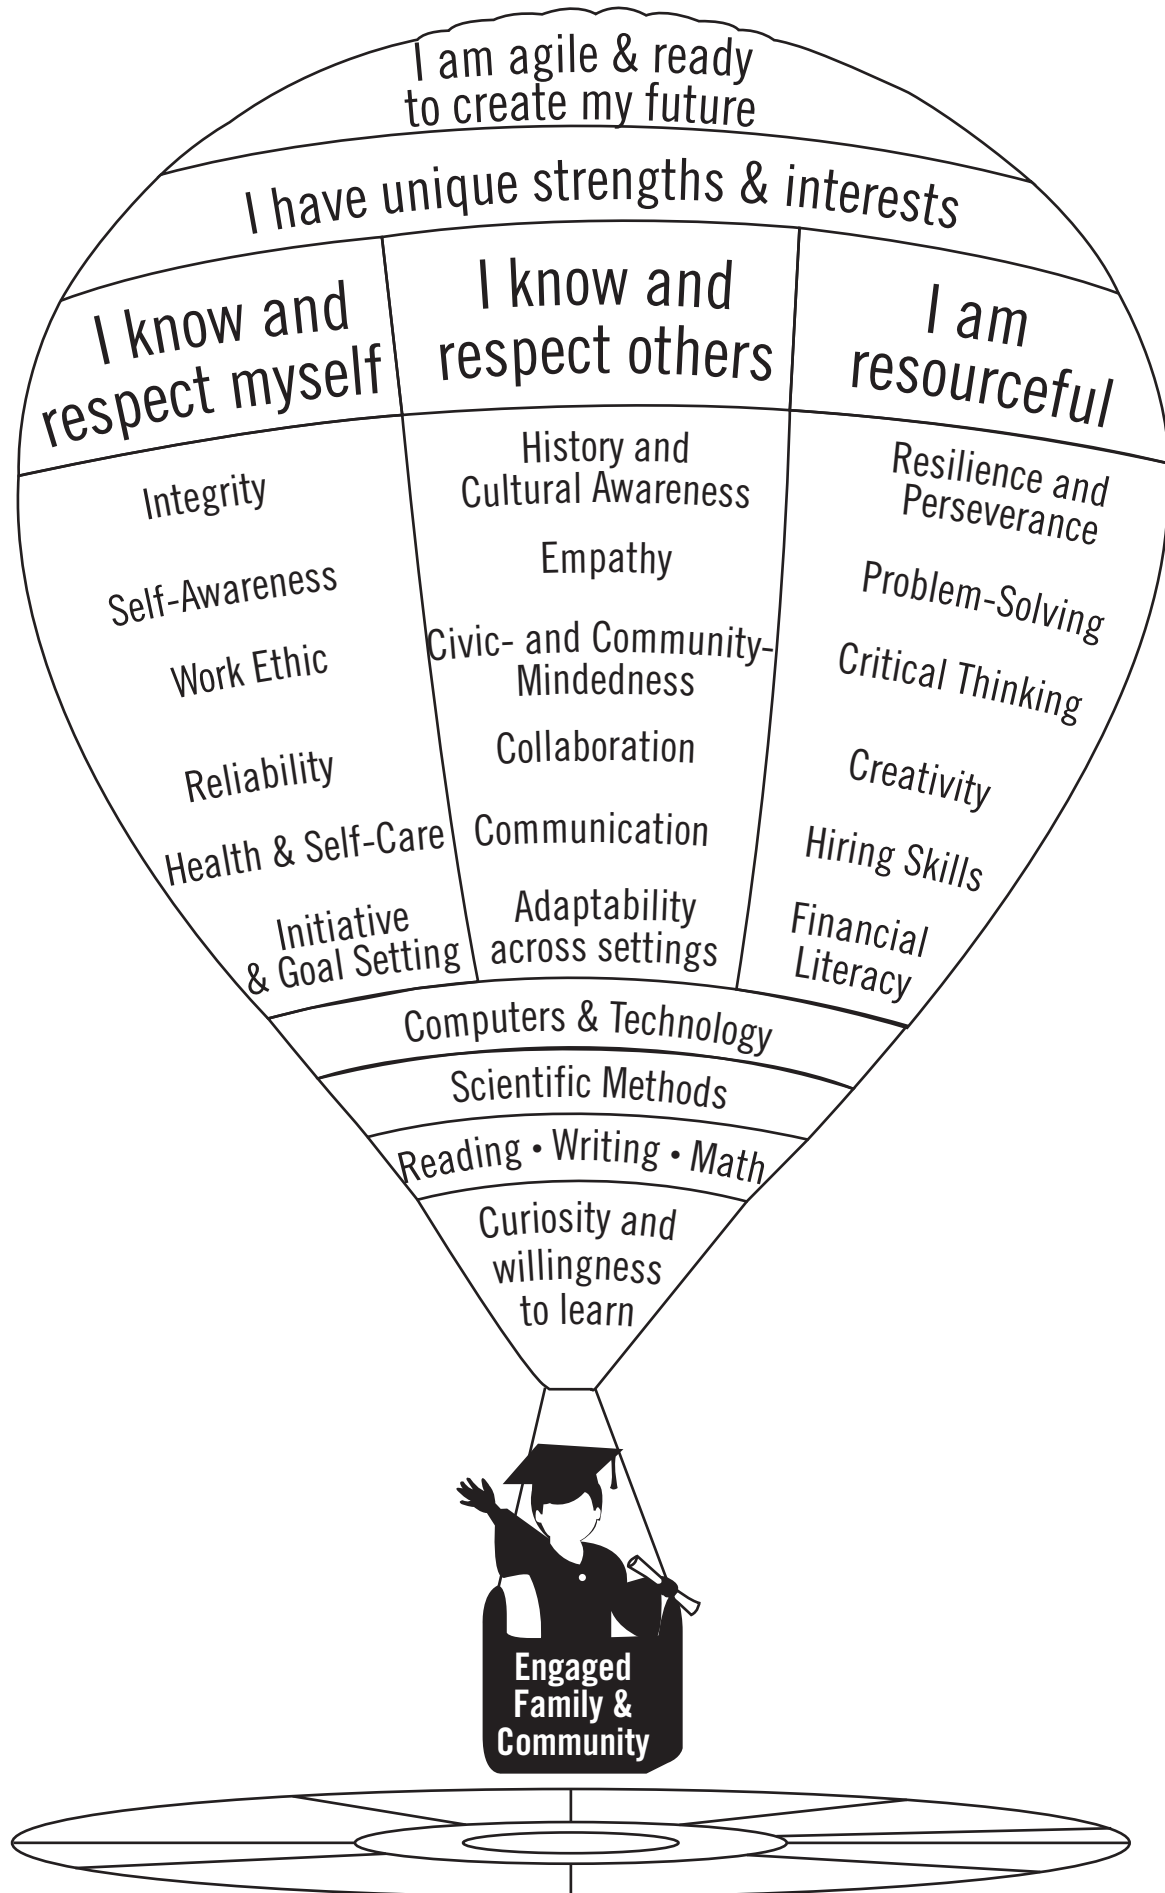

ALBUQUERQUE GRADUATE PROFILE

THE LAUNCHPAD: Foundational Experiences

Community voices informed the development of the Graduate Profile and Launchpad. Mission: Graduate, an education partnership, facilitated 45 focus groups with principals and teachers, postsecondary faculty, employees from different sectors, young people, parents, and community members. More information is available in the Graduate Profile User Guide.