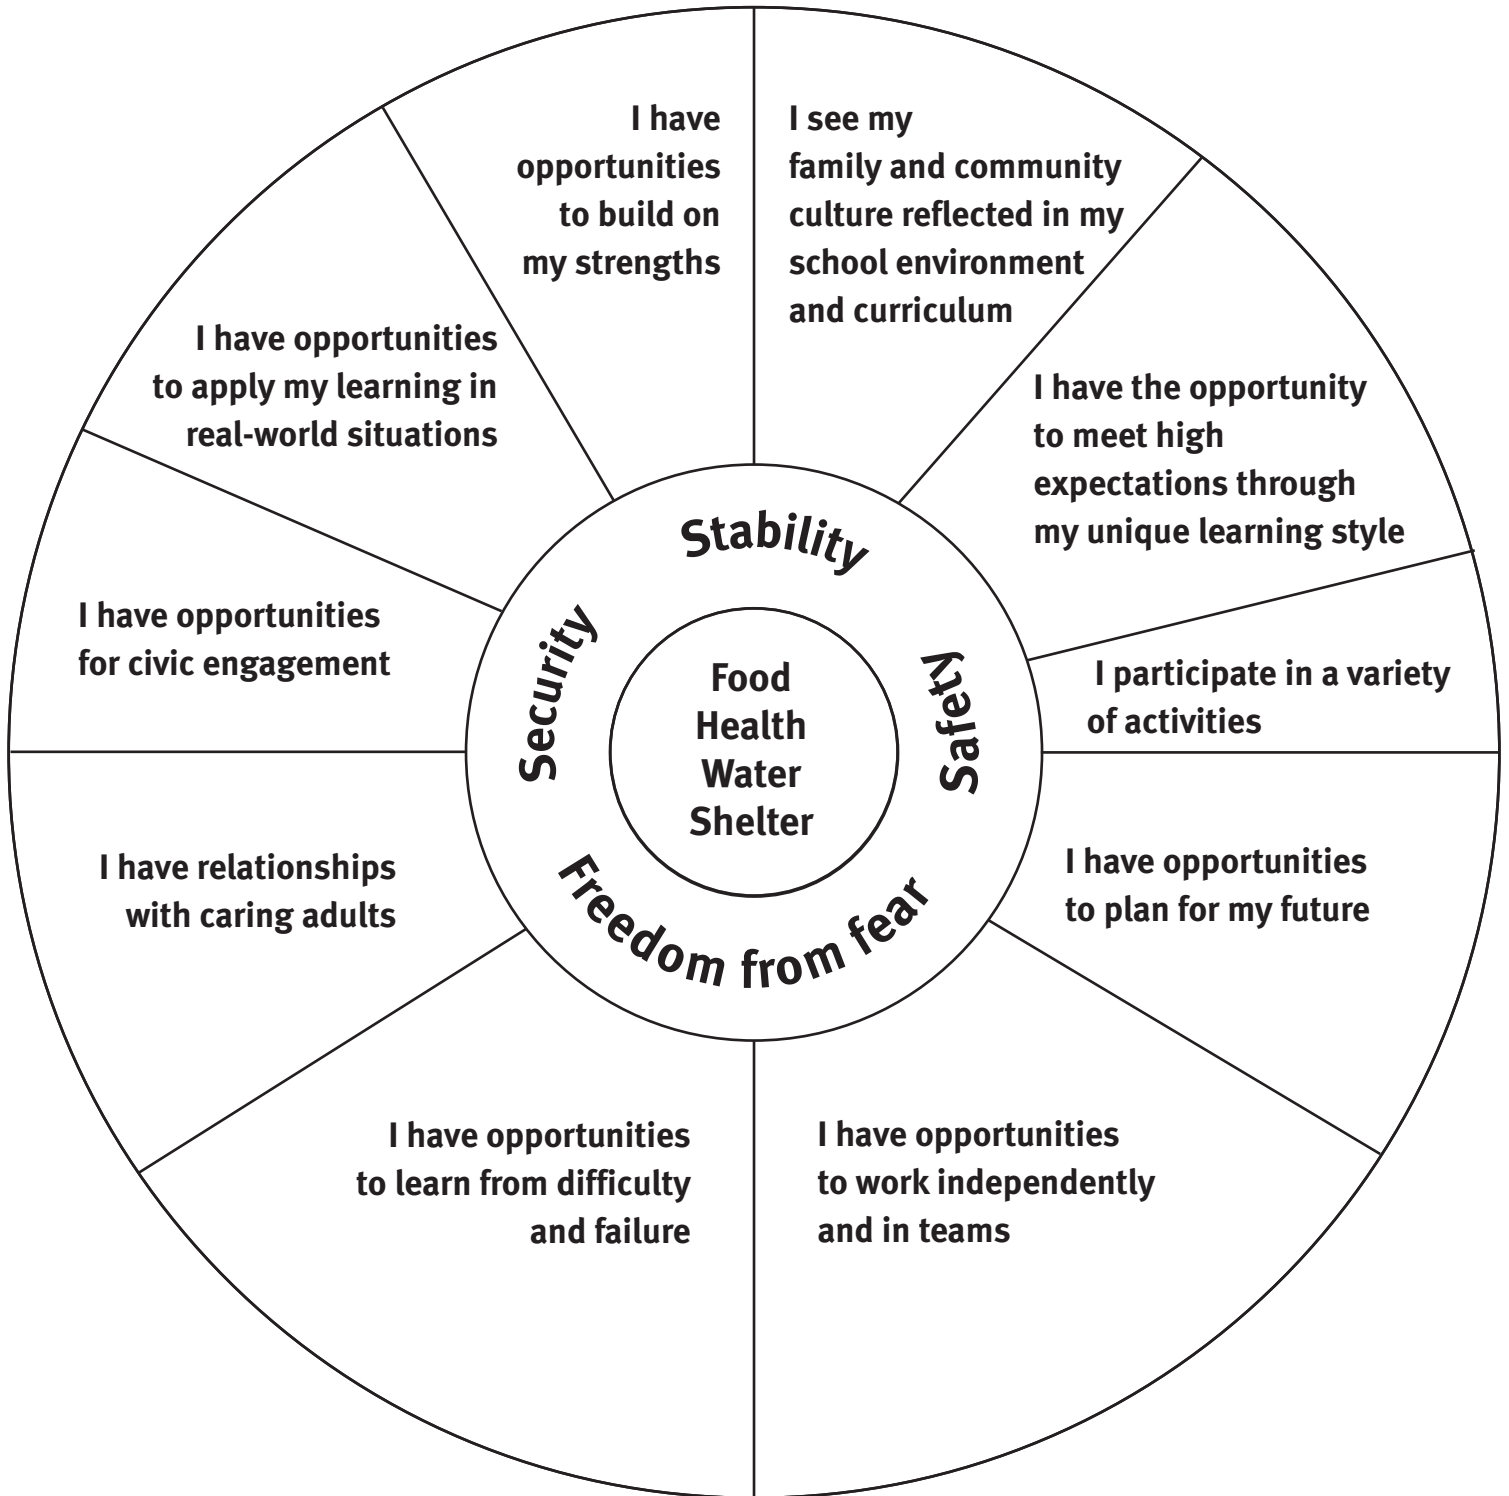

ALBUQUERQUE GRADUATE PROFILE

THE LAUNCHPAD: Foundational Experiences

Community voices informed the development of the Graduate Profile and Launchpad. Mission: Graduate, an education partnership, facilitated 45 focus groups with principals and teachers, postsecondary faculty, employees from different sectors, young people, parents, and community members. More information is available in the Graduate Profile User Guide.